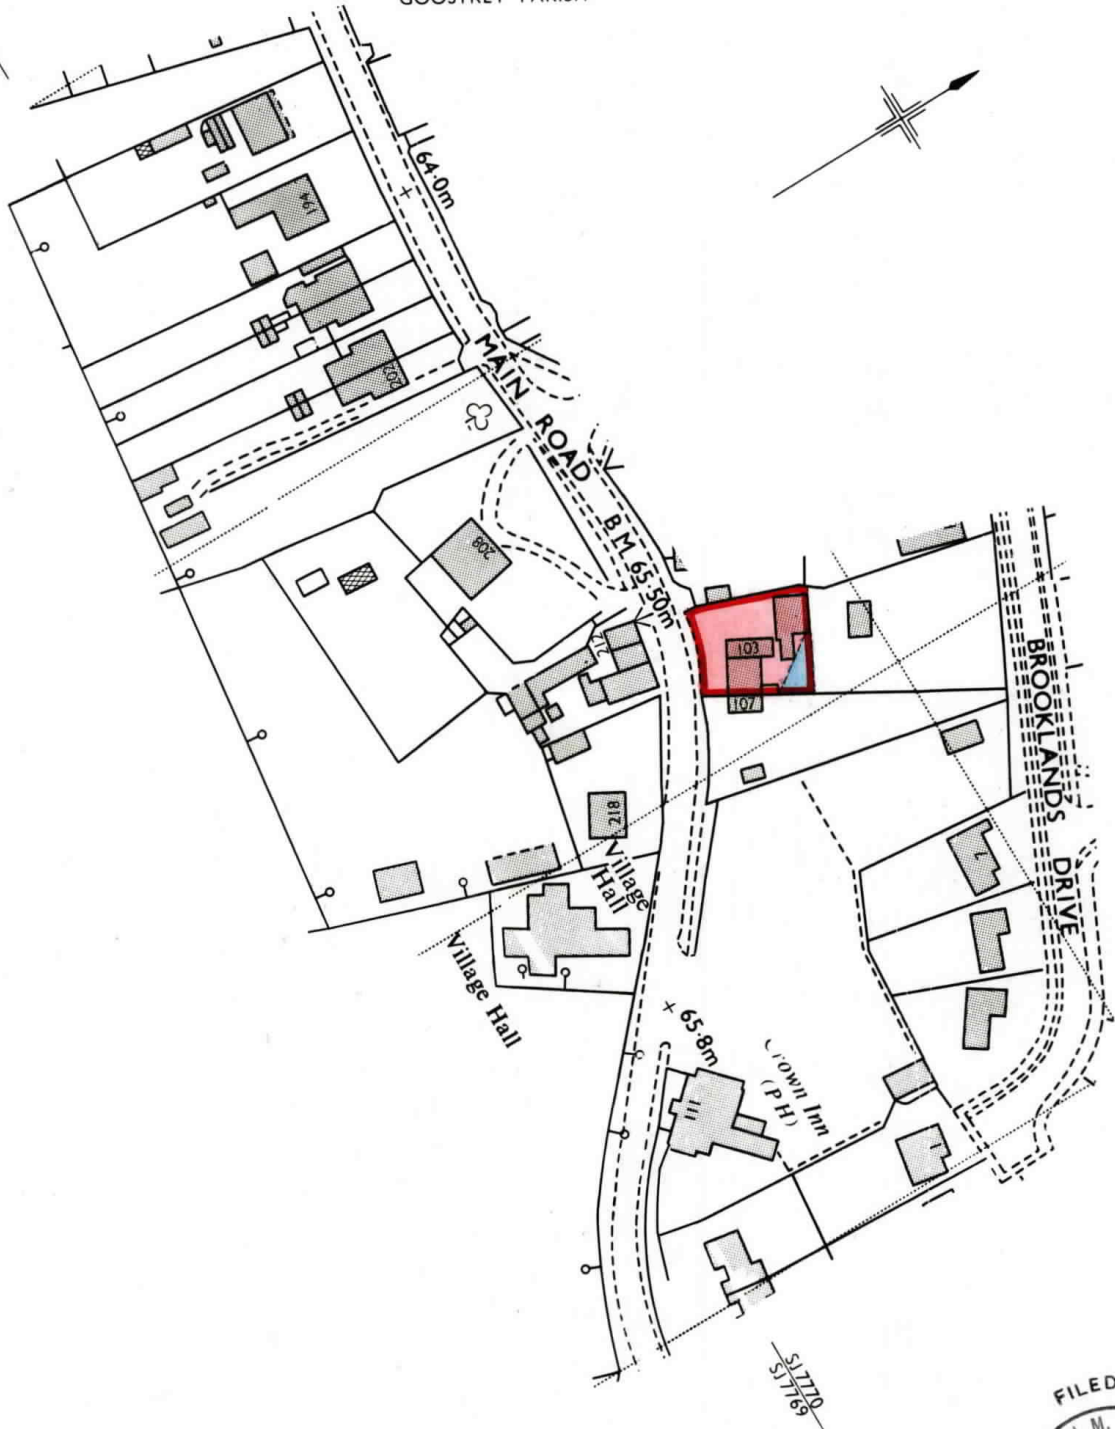

H.M. LAND REGISTRY		TITLE NUMBER	
		CH 149758	
ORDNANCE SURVEY PLAN REFERENCE	SJ 7770	SECTION F	Scale 1/1250 Enlarged from 1/2500
COUNTY CHESHIRE	DISTRICT CONGLETON		© Crown copyright 1977

GOOSTREY PARISH

This is a print of the view of the title plan obtained from HM Land Registry showing the state of the title plan on 10 August 2023 at 09:52:45. This title plan shows the general position, not the exact line, of the boundaries. It may be subject to distortions in scale. Measurements scaled from this plan may not match measurements between the same points on the ground.